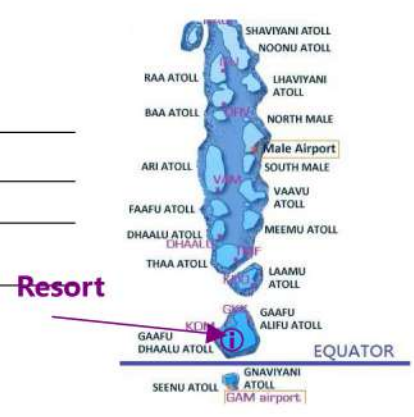

# Outrigger Konotta Maldives

Something you may want to know.....

**TRANSFER:** 55mins by Domestic Flight (KDM -<http://www.maldivian.aero>) & 30mins by Speedboat

**LOCATION:** Gaafu Dhaalu Atoll

**RESTAURANTS & BARS:** 4 Restaurants and 1 Bar

### Package Includes;

- Round trip economy class ticket between Hong Kong & Maldives by **Cathay Pacific (CX)**
- 3 nights hotel accommodation with your meal plan choice
- Roundtrip Domestic Flight & Speedboat Transfer between Male & Resort