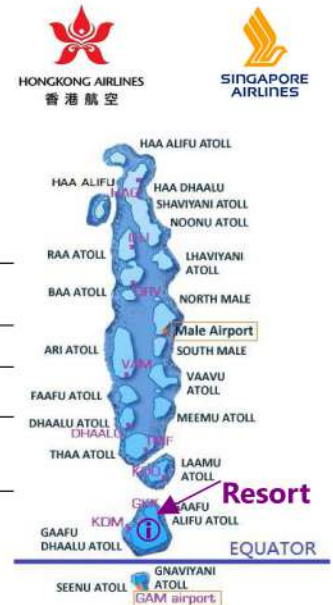

# Amari Havodda Maldives

Something you may want to know.....

	<b>TRANSFER:</b> 55Mins Domestic Flight (KDM) + 10Mins Speedboat Domestic flight info: <a href="http://www.maldivian.aero">www.maldivian.aero</a>
	<b>LOCATION:</b> Gaafu Dhaalu Atoll
	<b>FAMILY:</b> <b>No recommend children stay in the Over Water Categories</b>
	<b>RESTAURANT BARS</b> 2 Restaurants (International Buffet, Ember Robotayaki) & 2 Bars 1 takeaway pizzas, light meals and snacks

Introduction

<http://bit.ly/MLEC01-INFO>

Images

<http://bit.ly/MLEC01-PT>

<http://bit.ly/MLEC01-VD1>  
(酒店介紹)

**OPEN IN FEB 2016**

#### Package Includes;

- Round trip economy class ticket between Hong Kong & Maldives
- 3 nights hotel accommodation with Full Board
- Roundtrip domestic flight & speedboat transfers between airport and resort