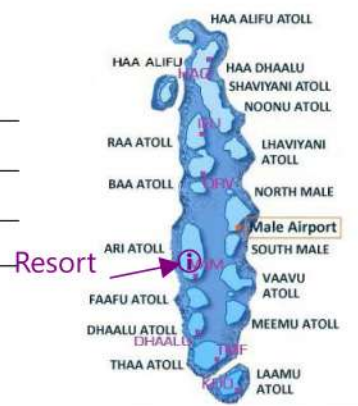

# LUX\* LUX\* South Ari Atoll

Something you may want to know.....

**TRANSFER:** 25Mins by Seaplane (during day light hours only)  
20Mins by Domestic Flight (VAM – FLYME <http://www.flyme.mv/>) and 10Mins by Speedboat

**LOCATION:** South Ari Atoll

**FAMILY POLICY:** Any Ages / Kids Club – Play & Studio 17

**RESTAURANTS & BARS** 6 Restaurants: MIXE / EAST MARKET / BEACH ROUGH / SENSES / ALLEGRIA / UMAMI  
5 Bars: EAST BAR / SENSES BAR & LONGUE / VELI BAR / LAGOON BAR / , BEACH ROUGH